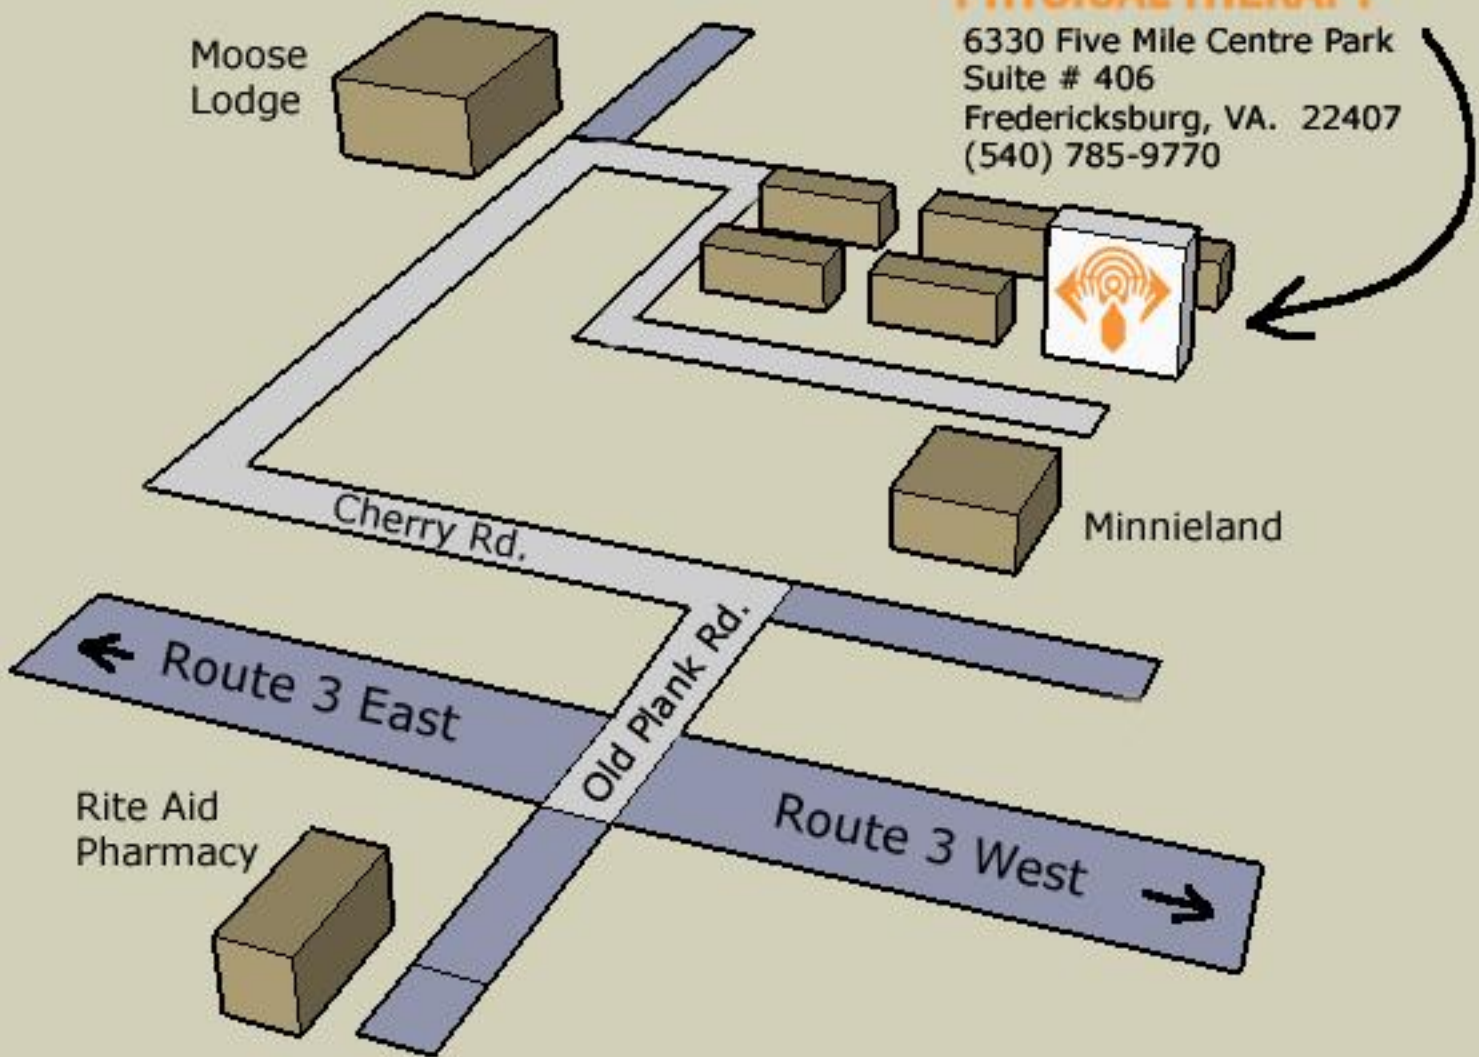

PREMIER PHYSICAL THERAPY

6330 Five Mile Centre Park
Suite # 406
Fredericksburg, VA. 22407
(540) 785-9770

Getting to Premier Physical Therapy

- * Take Route 3 and turn on to Old Plank Road (near the Rite Aid)
- * Take immediate left onto Cherry Road
- * Follow around the corner to the Five Mile Centre entrance on the right.
- * Enter Five Mile Centre and take a right at the stop sign.
- * Follow road to end, take left.
- * Premier Physical Therapy is in the third building on the right, Suite #406